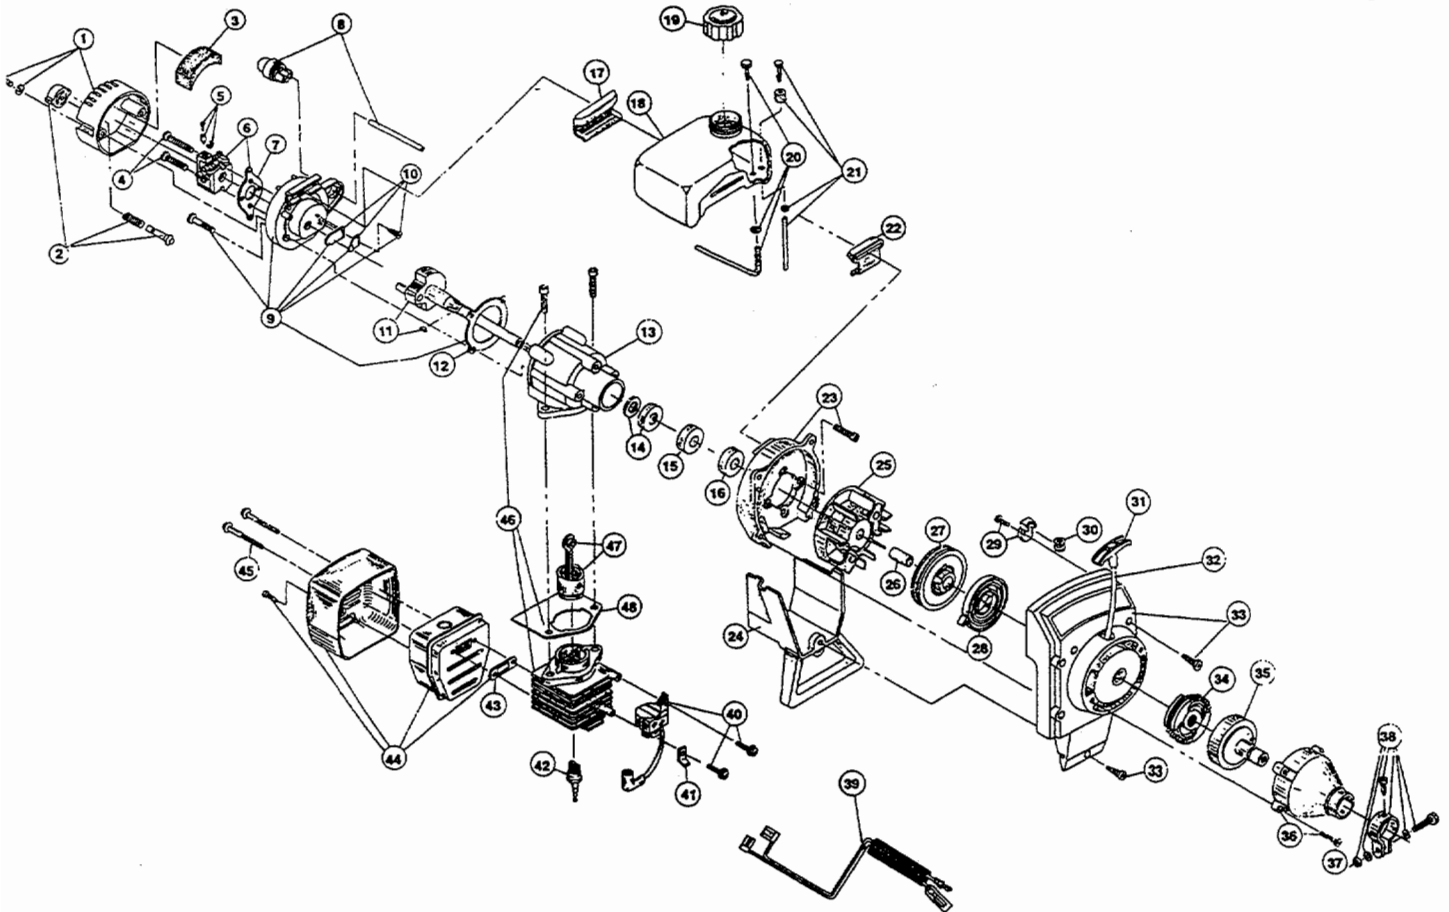

ENGINE PARTS - SINGER GBC2818

(Serial no. 31200001 and greater)

Item	Part No.	Description	Item	Part No.	Description
1	683414	Carburetor/Air Cleaner Assembly (includes items 2 and 3)	32	613103	Rope
2	682052	Choke Knob Assembly	33	180758	Starter Housing Assembly
3	610312	Air Cleaner Filter	34	153591	Clutch Rotor Assembly
4	682505	Carburetor Mounting Screw Assembly	35	153592	Clutch Drum Assembly
5	682048	Throttle Adjustment Assembly (Walbro)	36	180098	Clutch Cover Assembly
5	180092	Throttle Adjustment Assembly (Zama)	37	145888	Clutch Cover Screw Assembly
6	180528	Carburetor Assembly	38	153597	Upper Clamp Assembly
7	610675	Carburetor Gasket (10 pack)	39	180759	Lead Wire Assembly
8	683974	Primer Hose Assembly	40	683390	Module Assembly
9	180033	Carb Mount Assembly	41	180753	Ground Tab
10	147573	Reed Assembly	42	610311	Spark Plug
11	180022	Power Shaft Assembly	43	610672	Exhaust Gasket (10 pack)
12	612115	Carburetor Mount Gasket (10 pack)	44	180119	Muffler Assembly
13	180026	Crankcase Service Assembly (items 11, 13-16)	45	147575	Muffler Mounting Hardware
14	682041	Inner Bearing Assembly	46	147598	Cylinder Assembly
15	610309	Seal	47	180001	Piston and Rod Assembly
16	610308	Outer Bearing Assembly	48	145564	Cylinder Gasket (10 pack)
17	612134	Rear Mounting Pad	*	180034	Engine Hardware Kit
18	147457	Fuel Tank Assembly (includes items 19-21)	*	180011	Engine Gasket Kit
19	180000	Fuel Cap Assembly	*	153308	O.E.M. Carburetor Repair Kit (Walbro)
20	147290	Return Line Assembly	*	180090	O.E.M. Carburetor Repair Kit (Zama)
21	682039	Fuel Line Assembly	*	153309	Gasket-Diaphragm Repair Kit (Walbro)
22	145308	Front Mounting Pad	*	180091	Gasket-Diaphragm Repair Kit (Zama)
23	153520	Shroud Assembly	*	180013	Piston Ring
24	153403	Shroud Extension and Stand	*	147599	Short Block Assembly (items 11, 13-16, 42, 46-48)
25	153624	Flywheel Assembly	*	610676	Flywheel Key (10 pack)
26	145918	Spacer	*	147544	Starter Housing Screw Set
27	683856	Recoil Pulley Assembly	*	not shown	
28	613102	Recoil Spring			
29	153644	Pulley Retainer Assembly			
30	611061	Rope Guide			
31	610300	Pull Handle