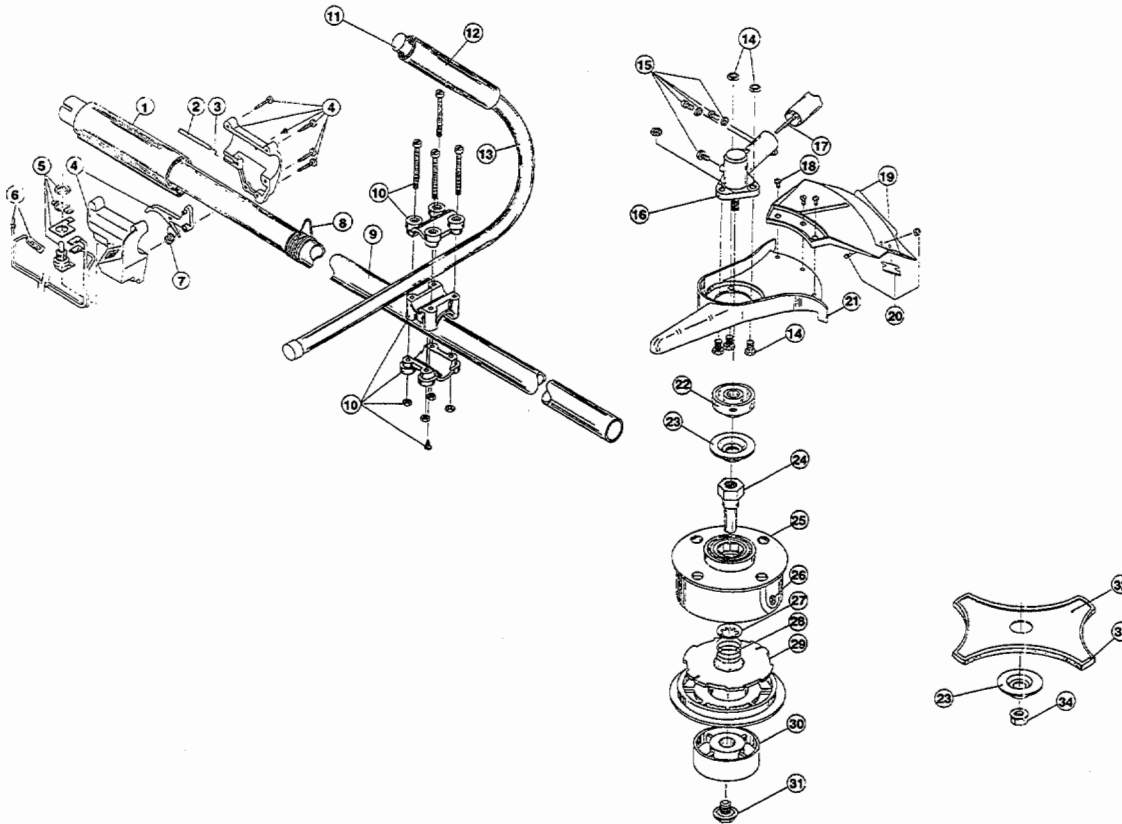

# BOOM & TRIMMER PARTS - SINGER GBC2818

(Serial no. 312000001 and greater)

Item	Part No.	Description
1	147590	Grip Main Handle
2	147594	Throttle Cable Housing Assembly
3	610315	Throttle Cable
4	180251	Throttle Trigger Assembly
5	180252	Switch Assembly
6	180759	Lead Wire Assembly
7	610314	Throttle Trigger Spring
8	610327	Shoulder Strap Clip
9	147486	Drive Shaft Housing Assembly
10	683295	Handle Bracket Assembly
11	612021	Tube Closure
12	612831	Grip
13	180286	J-Handle Assembly
14	147539	Guard Mount Hardware
15	147677	Mounting Hardware & Grease Plug Set
16	147488	Gearbox Assembly
17	180406	Flexible Drive Shaft
18	683304	Guard Mounting Hardware
19	683299	Guard and Blade Assembly (includes item 20)
20	682061	Blade Assembly
21	147492	Guard Mount
22	147489	Blade Driver
23	147490	Lower Retaining Washer

Item	Part No.	Description
24	612483	Spool Shaft
25	147494	Outer Spool and Eyelet Assembly
26	145566	Eyelet
27	612026	Retainer (10 pack)
28	610636	Spring
29	147495	Inner Reel
30	147496	Bump Head Knob Assembly
31	147676	Bump Head Bolt
32	145873	Blade (includes item 33)
33	147670	Blade Cover
34	147491	Lock Nut
*	147299	Locking Rod Tool
*	682075	Shoulder Strap Assembly
*	180766	Singer 2-Cycle Oil (4-oz. bottle)